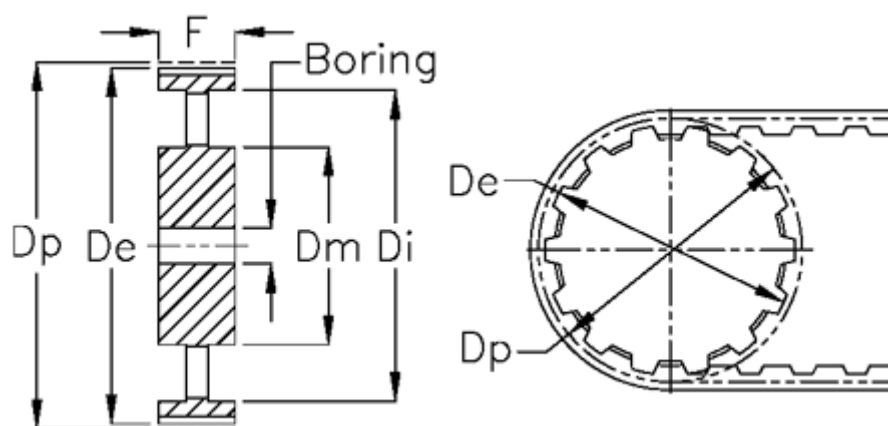

Article number: 604145168055

Description: Timing belt pulley with hub
HTD 168 14M 55

Measures

Bore	= 28	Type	= 14M
De	= 745.87	Weight	= 48.5
Di	= 70	Width	= 55
Dm	= 135		
Dp	= 748.66		
F	= 706		
L	= 70		
Tooth number	= 168		